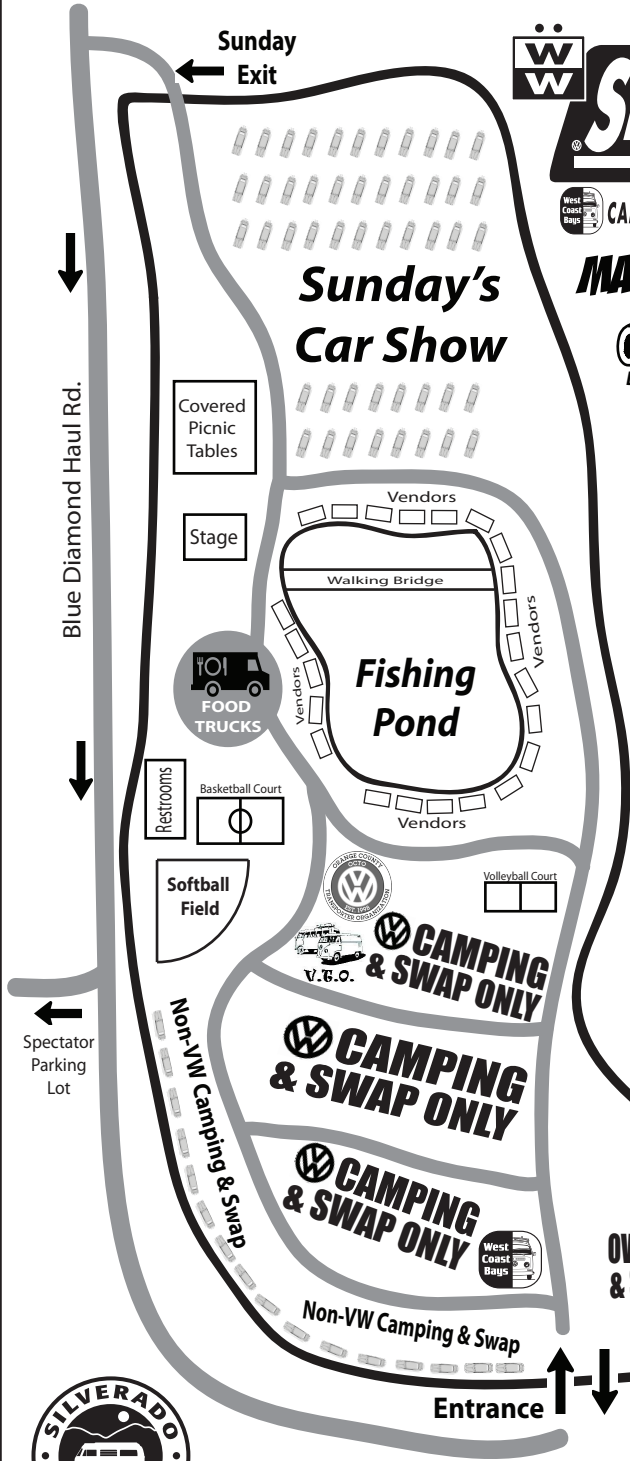

## MARCH 29-31, 2019

### OAK CANYON PARK

Blue Diamond Haul Rd. - Silverado, Ca.

Please take a minute to look over this map and make sure you are parking in the correct area.

**"Do Not Park in the road"**

If you are **NOT** in a **VW**, please park along the fence in the **non-VW Camping & Swap** area.

You may Swap directly from your campsite, but please only take as much room as you need.

**WATCH FOR KIDS!  
DRIVE SLOW!**

**5  
MPH**

**OVERFLOW CAMPING & SWAP MEET AREA**

**GATE OPEN DAILY  
8AM - 8PM  
(NO ENTRY AFTER 8PM)**