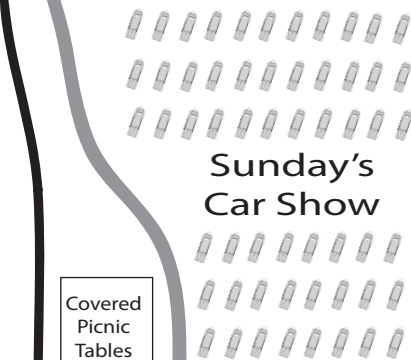

Blue Diamond Haul Rd.

Car Show Exit

CAMPOUT - CAR SHOW - SWAP MEET

OAK CANYON PARK
Blue Diamond Haul Rd. - Silverado, Ca.

MARCH 10-11, 2018

The Silverado Show is a 2-day event open to ALL Volkswagens.

Located just one mile off Santiago Canyon Rd next to Irvine Lake, Silverado is an event the whole family can enjoy!

- \$15** Spectator Entry
- \$40** Camping Entry
- \$40** Swap Meet Entry
- \$20** Car Show Entry
- Kids 12 and under free!*

Saturday Gate opens @ 9am

- Camping
- Coleman Workshop
- Chili Cook-Off
- Lantern Walk

Sunday Gate Opens @ 8am

- Car Show
- Raffle
- Food Trucks
- Live Music

Miniature Golf

Covered Picnic Tables

Stage

FOOD COURT

Restrooms

Softball Field

VW Camping & Swap

VW Camping & Swap

VW Camping & Swap

Non-VW Camping & Swap

Non-VW Camping & Swap

Overflow Camping & Swap

Entrance

Spectator Parking Lot