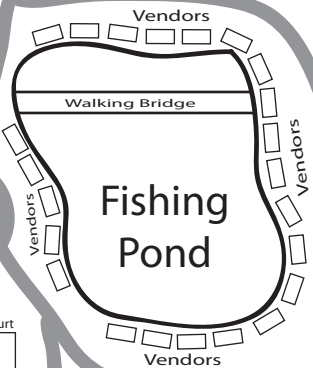

Sunday Gate Opens @ 8am

- Car Show
- Raffle
- Food Trucks
- Live Music

Miniature Golf

Covered Picnic Tables

Stage

FOOD COURT

Restrooms

Softball Field